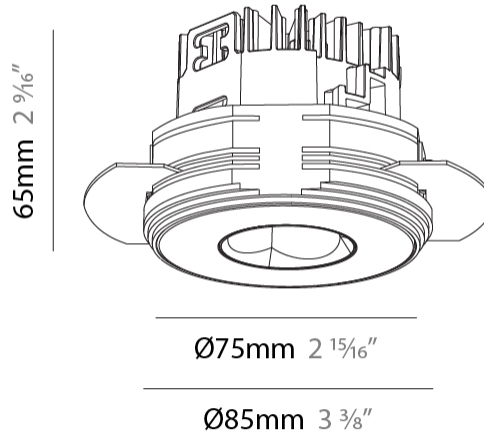

GENERAL

Series: Oiko Pro
Subseries: Oiko Pro Round
Brand: Prolicht
Division: Architectural
Mounting Type: Trimless
Mounting Location: Ceiling
Subcategory: Downlight

PHYSICAL

Shape: Round
Diameter (mm): 75
Diameter (in): 2 15/16
Height (mm): 65
Height (in): 2 9/16
Ceiling Thickness (mm): 10 / 12.5 / 15 / 25
Ceiling Thickness (in): 3/8 or 1/2 or 9/16 or 1
Min. Recessing Depth (mm): 70
Min. Recessing Depth (in): 2 3/4
Light Distribution: Direct
Diffuser: Lens Pack - Spread Lens / Linear Spread Lens / Honeycomb Louver
Fixture Finish: SSR / BKV / CWI / CRY / HAB / LAG / UFT / ITA / RUA / RUR / MIC / FTG / MYG / TWT / LOD / PUS / FRO / FUP / KIA / POP / BLS / SPG / MEY / GOH / GUM / CHC / COM / ABZ / JAG / OBR / MOS / ROR
Fixture Material: Aluminum Die Cast
Cut-out Measurements: 86mm / 2 11/16" Diameter

ELECTRICAL

Lamp Type: LED (Zhaga Standard)
Input Wattage (W): 14
Total Output Wattage (W): 12.7
Dimming: Dali Dimming
Driver Included: No
Driver Location: Recessed Housing
Driver Type: Constant Current - Universal (120Vac only for DALI driver)
Driver Class: Class 2
Input Voltage (V): 120 - 277
Constant Current (MA): 700

LED

Color Temperature (°K): 2700-6500 Tunable White
Max. Delivered Lumen (lm): 1129
Nominal Lumen (lm): 1460
CRI: >90 CRI
Lamp Life (hrs): 50000
Special LEDs offerings: Tunable White

OPTICAL

Reflector°: 36
Adjustability: Fixed

RATINGS AND CERTIFICATIONS

Certified By: Certified for North American Standards
IP rating: IP20