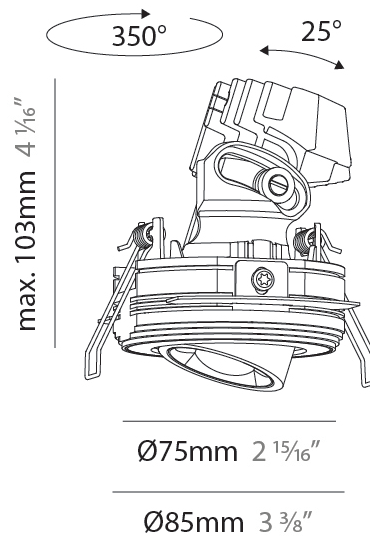

PHYSICAL

Shape: Round
Diameter (mm): 75
Diameter (in): 2 ¹⁵/₁₆
Height (mm): 103
Height (in): 4 ¹/₁₆
Ceiling Thickness (mm): 10 / 12.5 / 15 / 25
Ceiling Thickness (in): 3/8 or 1/2 or 9/16 or 1
Min. Recessing Depth (mm): 115
Min. Recessing Depth (in): 4 ¹/₂
Light Distribution: Direct
Diffuser: Lens Pack - Spread Lens / Linear Spread Lens / Honeycomb Louver
Fixture Finish: SSR / BKV / CWI / CRY / HAB / LAG / UFT / ITA / RUA / RUR / MIC / FTG / MYG / TWT / LOD / PUS / FRO / FUP / KIA / POP / BLS / SPG / MEY / GOH / GUM / CHC / COM / ABZ / JAG / OBR / MOS / ROR
Fixture Material: Aluminum Die Cast
Cut-out Measurements: D. 86mm / 3 3/8"

ELECTRICAL

Lamp Type: LED (Zhaga Standard)
Input Wattage (W): 14
Total Output Wattage (W): 12.7
Dimming: Dali Dimming
Driver Included: No
Driver Location: Recessed Housing
Driver Type: Constant Current - Universal (120Vac only for DALI driver)
Driver Class: Class 2
Input Voltage (V): 120 - 277
Constant Current (MA): 700

LED

Number of LEDs: 1
Color Temperature (°K): 2700-6500 Tunable White
Max. Delivered Lumen (lm): 1240
Nominal Lumen (lm): 1460
CRI: >90 CRI
Lamp Life (hrs): 50000
Special LEDs offerings: Tunable White

OPTICAL

Reflector°: 52
Adjustability: Rotational 350° / Tilt 25°

RATINGS AND CERTIFICATIONS

Certified By: Certified for North American Standards
IP rating: IP20