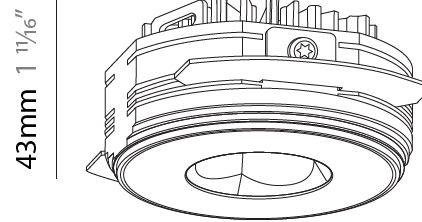

Series: Oiko Pro
Subseries: Oiko Pro Round
Brand: Prolicht
Division: Architectural
Mounting Type: Trimless
Mounting Location: Ceiling
Subcategory: Downlight

PHYSICAL

Shape: Round
Diameter (mm): 75
Diameter (in): 2 ¹⁵/₁₆
Height (mm): 43
Height (in): 1 ¹¹/₁₆
Ceiling Thickness (mm): 10 / 12.5 / 15 / 25
Ceiling Thickness (in): 3/8 or 1/2 or 9/16 or 1
Min. Recessing Depth (mm): 50
Min. Recessing Depth (in): 1 ¹⁵/₁₆
Light Distribution: Direct
Diffuser: Lens Pack - Spread Lens / Linear Spread Lens / Honeycomb Louver
Fixture Finish: SSR / BKV / CWI / CRY / HAB / LAG / UFT / ITA / RUA / RUR / MIC / FTG / MYG / TWT / LOD / PUS / FRO / FUP / KIA / POP / BLS / SPG / MEY / GOH / GUM / CHC / COM / ABZ / JAG / OBR / MOS / ROR
Fixture Material: Aluminum Die Cast
Cut-out Measurements: 86mm / 2 11/16" Diameter

ELECTRICAL

Lamp Type: LED (Zhaga Standard)
Input Wattage (W): 14
Total Output Wattage (W): 12.7
Dimming: Dali Dimming
Driver Included: No
Driver Location: Recessed Housing
Driver Type: Constant Current - Universal (120Vac only for DALI driver)
Driver Class: Class 2
Input Voltage (V): 120 - 277
Constant Current (MA): 700

LED

Color Temperature (°K): 2700-6500 Tunable White
Max. Delivered Lumen (lm): 1381
Nominal Lumen (lm): 1460
CRI: >90 CRI
Lamp Life (hrs): 50000
Special LEDs offerings: Tunable White

OPTICAL

Reflector°: 62
Adjustability: Fixed

RATINGS AND CERTIFICATIONS

Certified By: Certified for North American Standards
IP rating: IP20

Ø75mm 2 ¹⁵/₁₆"

Ø85mm 3 ³/₈"