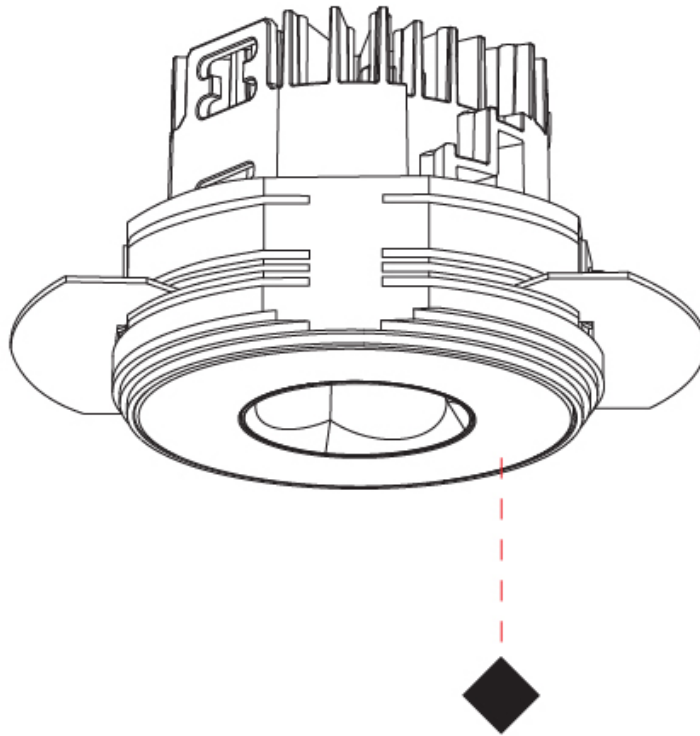

OIKO PRO ROUND TRIMLESS

A35881-

PROJECT

TYPE

SPECIFIER

QUANTITY

DATE