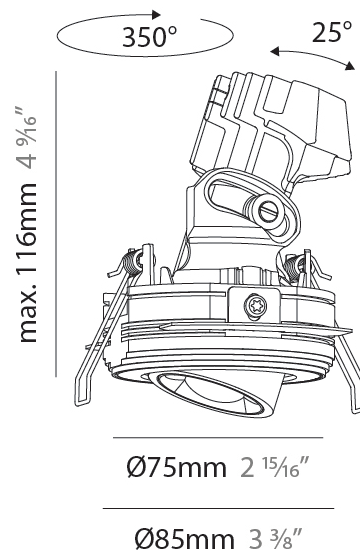

PHYSICAL

Shape: Round
Diameter (mm): 75
Diameter (in): 2 ¹⁵/₁₆
Height (mm): 116
Height (in): 4 ⁹/₁₆
Ceiling Thickness (mm): 10 / 12.5 / 15 / 25
Ceiling Thickness (in): 3/8 or 1/2 or 9/16 or 1
Min. Recessing Depth (mm): 125
Min. Recessing Depth (in): 4 ¹⁵/₁₆
Light Distribution: Direct
Diffuser: Lens Pack - Spread Lens / Linear Spread Lens / Honeycomb Louver
Fixture Finish: SSR / BKV / CWI / CRY / HAB / LAG / UFT / ITA / RUA / RUR / MIC / FTG / MYG / TWT / LOD / PUS / FRO / FUP / KIA / POP / BLS / SPG / MEY / GOH / GUM / CHC / COM / ABZ / JAG / OBR / MOS / ROR
Fixture Material: Aluminum Die Cast
Cut-out Measurements: D. 86mm / 3 3/8"

ELECTRICAL

Lamp Type: LED (Zhaga Standard)
Input Wattage (W): 14
Total Output Wattage (W): 12.7
Dimming: Dali Dimming
Driver Included: No
Driver Location: Recessed Housing
Driver Type: Constant Current - Universal (120Vac only for DALI driver)
Driver Class: Class 2
Input Voltage (V): 120 - 277
Constant Current (MA): 700

LED

Number of LEDs: 1
Color Temperature (°K): 2700-6500 Tunable White
Max. Delivered Lumen (lm): 1129
Nominal Lumen (lm): 1460
CRI: >90 CRI
Lamp Life (hrs): 50000
Special LEDs offerings: Tunable White

OPTICAL

Reflector°: 36
Adjustability: Rotational 350° / Tilt 25°

RATINGS AND CERTIFICATIONS

Certified By: Certified for North American Standards
IP rating: IP20